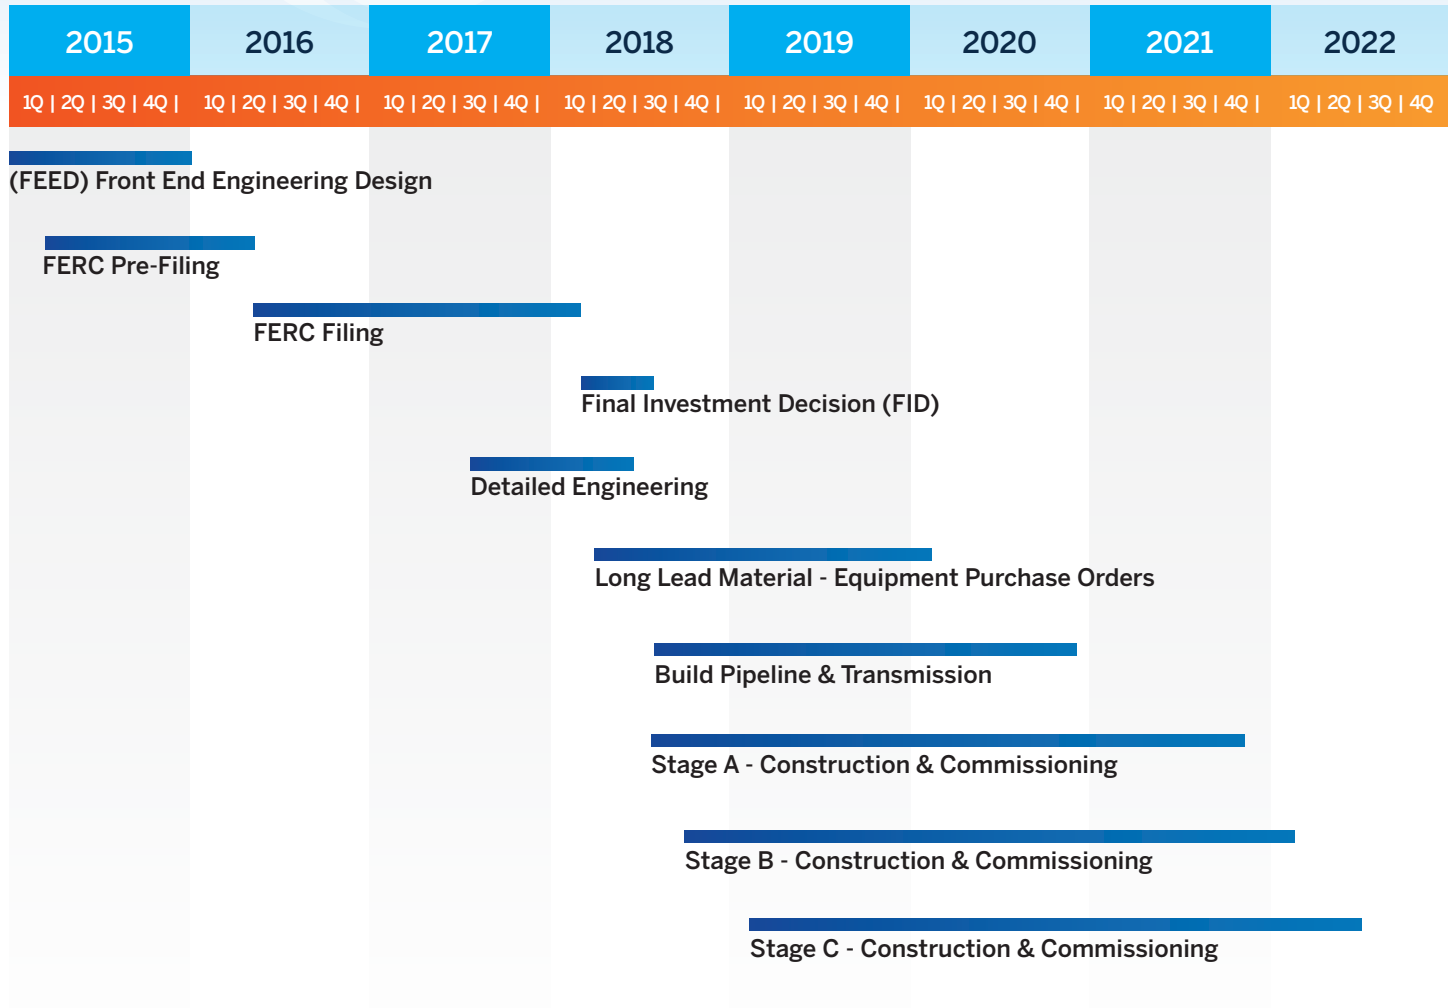

Project Schedule

as of October 2016

Where is Annova LNG?

Annova LNG is located at the southern tip of Texas near the city of Brownsville.

Please visit our website www.annovalng.com for more information.